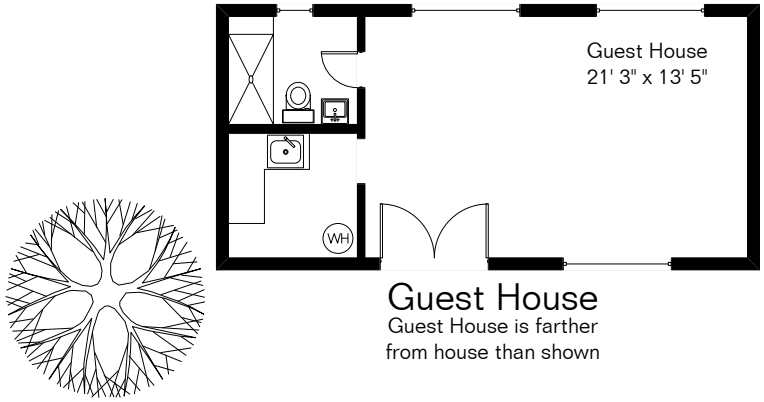

The square footages and room size information are deemed to be reliable but are not guaranteed and should be independently verified.

# 4357 E Cooper Circle

Main House 1,353 Sq Ft  
Guest House 445 Sq Ft  

---

Total Living Area 1,798 Sq Ft  
Garage 274 Sq Ft

Site Visit March 2017

Copyright 2017 Floor Plans First! LLC  
All Rights Reserved.