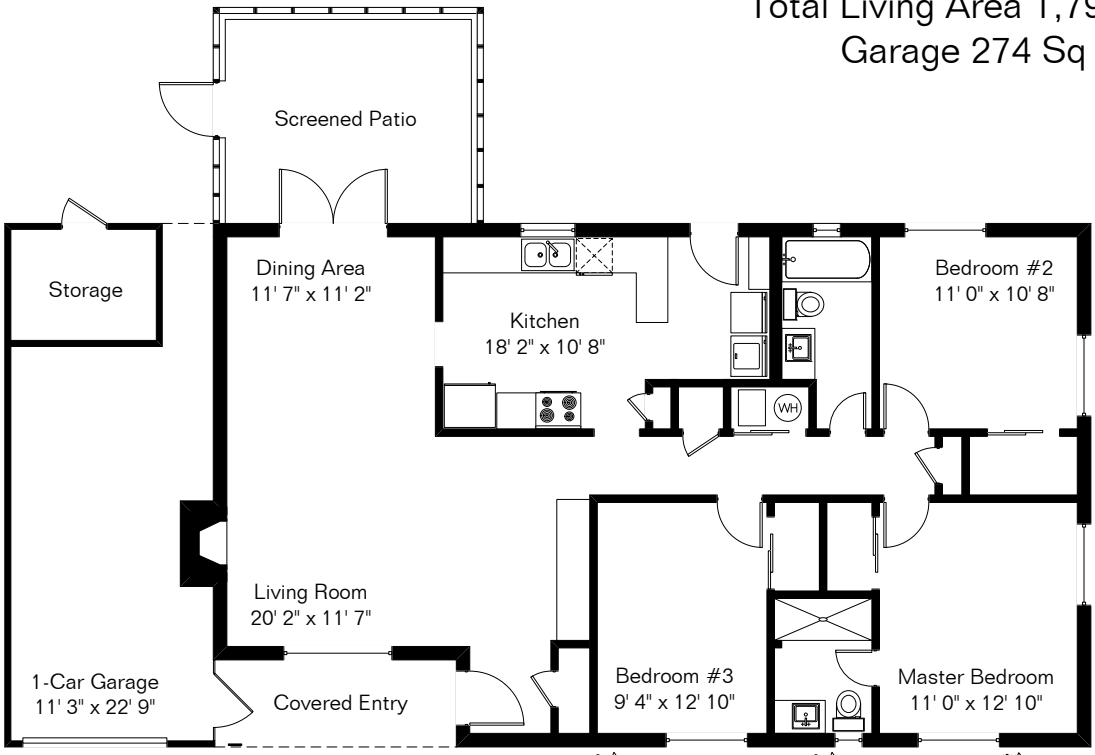

The square footages and room size information are deemed to be reliable but are not guaranteed and should be independently verified.

# 4357 E Cooper Circle

Main House 1,353 Sq Ft  
Guest House 445 Sq Ft  

---

Total Living Area 1,798 Sq Ft  
Garage 274 Sq Ft

Site Visit March 2017

Copyright 2017 Floor Plans First! LLC  
All Rights Reserved.